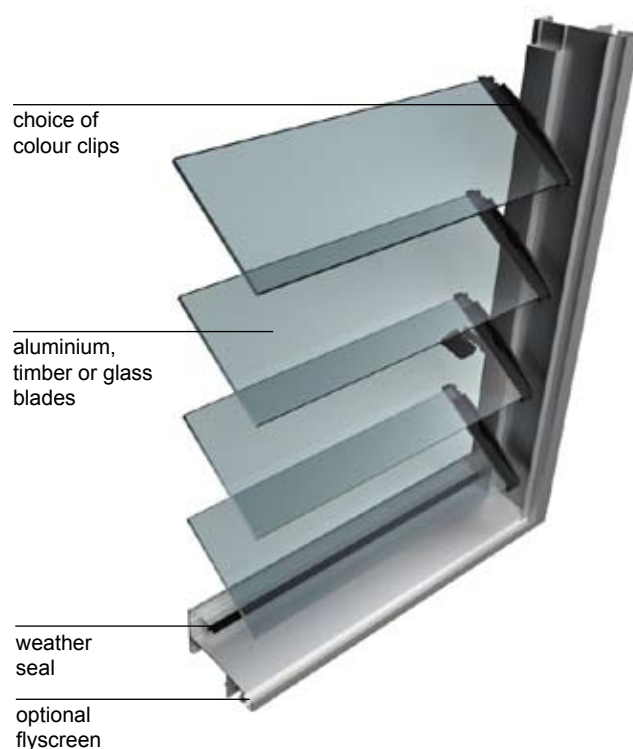

Better Finished

- + Slim lines combined with a variety of finishes make Klimat's Airview Louvres an architectural feature for your home
- + Featuring aluminium, glass or cedar blades, Airview Louvres offer the ultimate in design flexibility
- + Contemporary colours combined with a stylish bladeholder and easy to use opening mechanism make Airview Louvres the perfect choice

Better Control

- + An extensive range of control gear adaptors allow the application of manual and remote opening mechanisms to be fitted
- + Torsion bar handle allows dual operation
- + Optional fixed glass extension allows adjustment of the louvre heights to suit non standard openings

Better Security

- + Barrier bars can be installed into the Airview Frame
- + An integrated security system is available for Klimat Louvre systems
- + Aluminium security jamb adaptors are supplied pre-punched and can be finished to match the louvre's framing