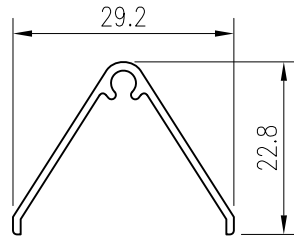

600-537
Louvre -36.5mm